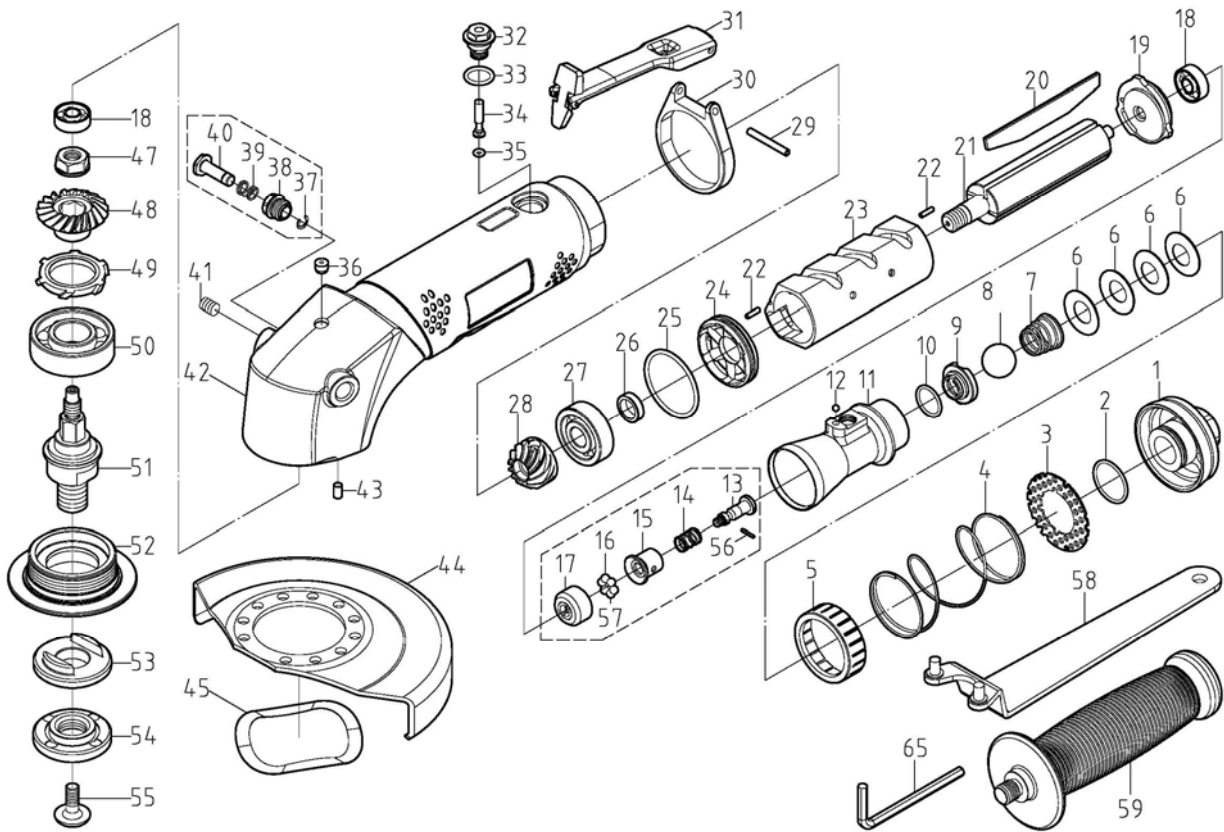

# 5" HEAVY DUTY ANGLE GRINDER SWIVEL GUARD

## PART LIST

NO.	CODE NO.	PARTS NAME	Q'TY	NO.	CODE NO.	PARTS NAME	Q'TY
1	2-005470301	Air Inlet	1	31	2-030470302	Trigger	1
	2-005470302	Air Inlet	1	32	2-049470304	Screw	1
	2-005470303	Air Inlet	1	33	2-916009819	O-Ring	1
2	2-916019515	O-Ring	1	34	2-010470301	Pin Valve Rod	1
3	2-004470301	Exhaust Deflector	1	35	2-916002515	O-Ring	1
4	2-007470303	Spring	1	36	2-91506	Oil Drop	1
5	2-018470305	Bushing	1	37	2-90605021	Retaining Ring	1
6	2-016470304	Washer	4	38	2-049450301	Screw	1
7	2-002470302	Cone Spring	1	39	2-007450301	Spring	1
8	2-9181600	Steel Ball	1	40	2-046450301	Lock Pin	1
9	2-016470303	Washer	1	41	9121010	Heli Sert	2
10	2-916013515	O-Ring	1	42	2-01470305	Housing	1
11	2-009470301	Reverse Valve	1	43	2-054470301	Pin	1
12	2-9180318	Steel Ball	1	44	2-082450301	Wheel Guard	1
13	2-049470303	Screw	1	45	2-9306305	Wave Washer	2
14	2-007470302	Spring	1	47	2-035470302	Lock Nut	1
15	2-018470304	Bushing	1	48	2-079470301	Bevel Gear	1
16	2-9180397	Steel Ball	3	49	2-016470302	Washer	1
17	2-050470301	Regulator Valve	1	50	2-9026203-03	Ball Bearing	1
18	2-902606	Ball Bearing	2	51	2-025470302	Anvil	1
19	2-011470301	Rear Plate	1		2-025470303	Anvil	1
20	2-14470301	Blade	4	52	2-017470302	Cylinder Set Screw	1
21	2-013470301	Rotor	1	53	2-018450301	Bushing	1
22	2-9282006	Spring Pin	2		2-018450302	Bushing	1
23	2-012470301	Cylinder	1	54	2-035450301	Lock Nut	1
24	2-015470303	Front Plate	1		2-035450302	Lock Nut	1
25	2-916031520	O-Ring	1	55	2-049470302	Screw	1
26	2-016470301	Washer	1	56	2-91701508	Pin	1
27	2-9026200-03	Ball Bearing	1	57	2-9180397-03	Steel Ball	3
28	2-078470301	Driving Gear Spindle	1	58	3-510470301	Wrench	1
29	2-9283225-02	Spring Pin	1	59	2-076470301	Handle	1
30	2-083470301	Bolt Holder	1	65	3-510450301	Allen Wrench	1